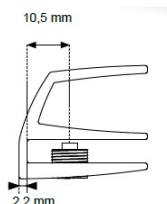

## Description:

Glass Door Handle "Square" F/Single Doors, Gold PI, F/Glass Thickness 4-5mm, 1 ABS Screw W/PVC Tip & 1 ABS Screw W/Hard, ø5x3,5mm ABS Extension

## Item number:

17.40.063-0

Units	Box	Carton	HS Code	Barcode
Pcs.	12	240	8302420090	 5704866072090

Changed from 6,00 mm. to 6,20 mm. 23-04-2012

Screws needed - not on drawing!!