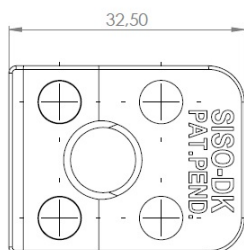

## Description:

Glass Door Handle "Square" F/Single Doors, Gold PI, F/Glass Thickness 4-5mm, 1 ABS Screw W/PVC Tip & 1 ABS Screw W/Hard, ø5x3,5mm ABS Extension

## Item number:

17.40.063-0

Units	Box	Carton	HS Code	Barcode
Pcs.	12	240	8302420090	 5704866072090

Changed from 6,00 mm. to 6,20 mm. 23-04-2012

Screws needed - not on drawing!!